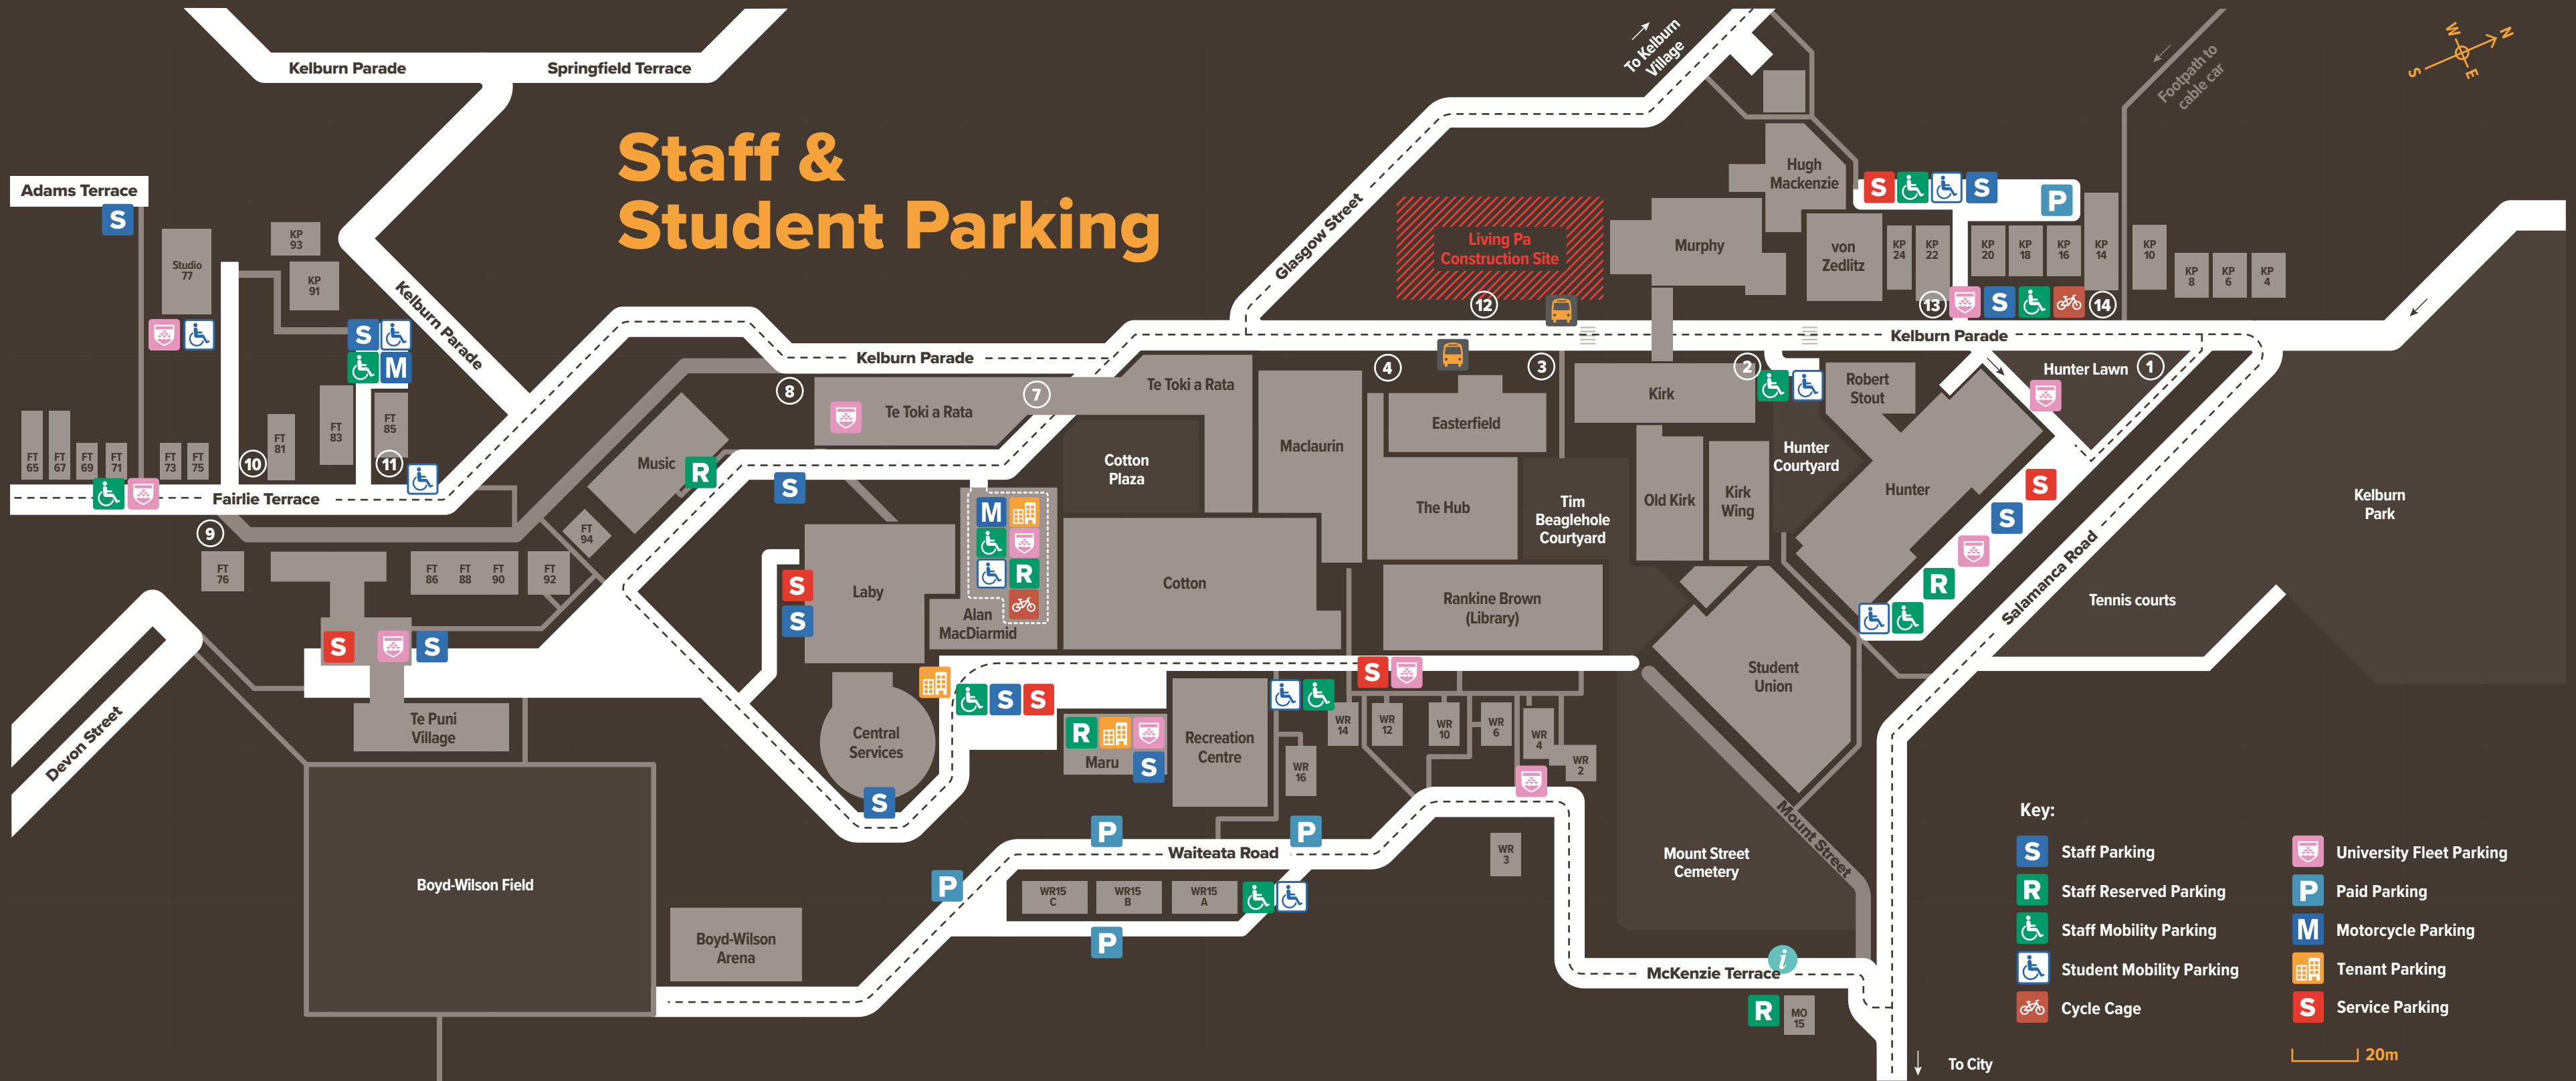

# Staff & Student Parking

- Key:
- S** Staff Parking
  - University Fleet Parking
  - R** Staff Reserved Parking
  - P** Paid Parking
  - Staff Mobility Parking
  - M** Motorcycle Parking
  - Student Mobility Parking
  - Tenant Parking
  - Cycle Cage
  - S** Service Parking

Hunter Courtyard

Hunter

Robert Stout

Kirk

Old Kirk

Kirk Wing

Tim Beaglehole Courtyard

The Hub

Easterfield

Maclaurin

Cotton Plaza

Cotton

Laby

Central Services

Recreation Centre

Maru

# Visitor, Service & Contractor Parking

- Key:
- V Visitor Parking
  - P Pay Parking
  - M Motorcycle Parking
  - S Service Parking
  - C Contractor Parking
  - L Loading Zone