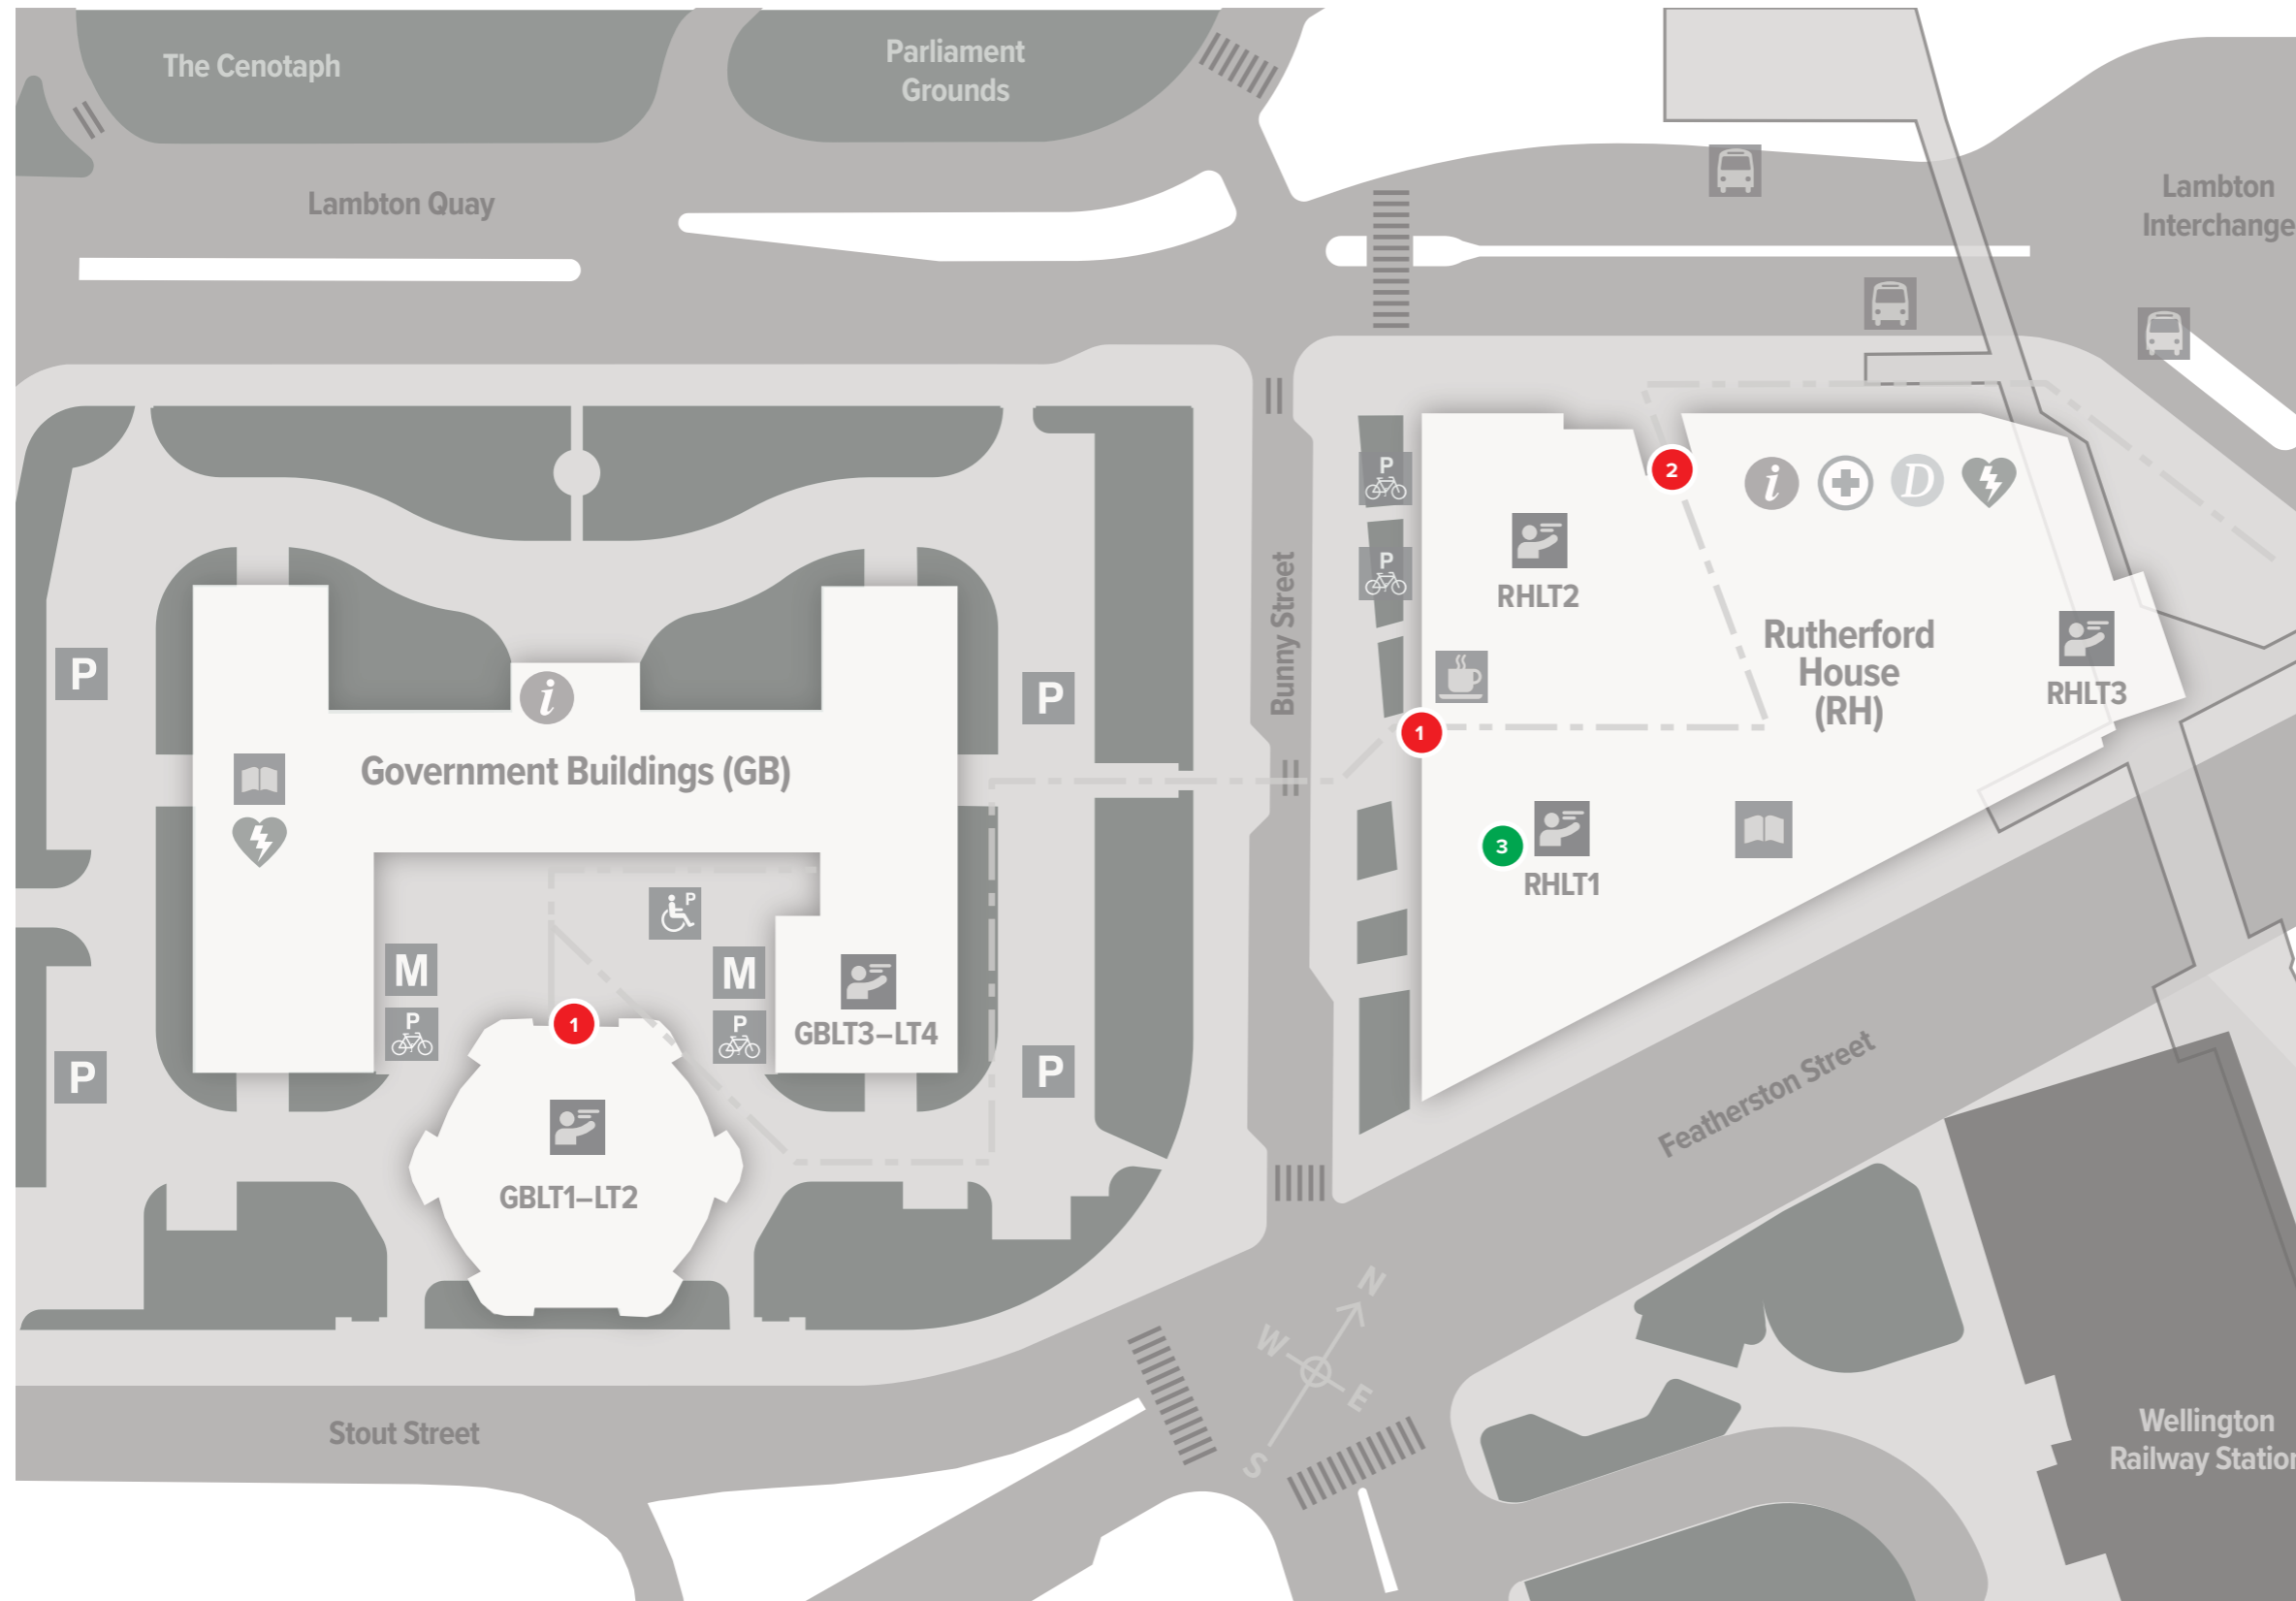

Secure Pass Audit Summary  
Pipitea Campus Map

- No Access Doors:**
- Rutherford House**  
3. Underground loading zone
- Government Buildings**  
6. Emergency exit  
8. Emergency exit

- Levels:**
- Level 0
  - Level 1

Secure Pass Audit Summary  
Pipitea Campus Map - RH\_01

QR code by swipe access  
ACM Panel

Pipitea Campus Map - RH\_02

QR code by swipe access  
ACM Panel

Secure Pass Audit Summary  
Pipitea Campus Map - RH\_03

Area locked off  
QR code by lifts

Secure Pass Audit Summary  
Pipitea Campus Map - GB\_01

QR code next to front door  
Window vinyl