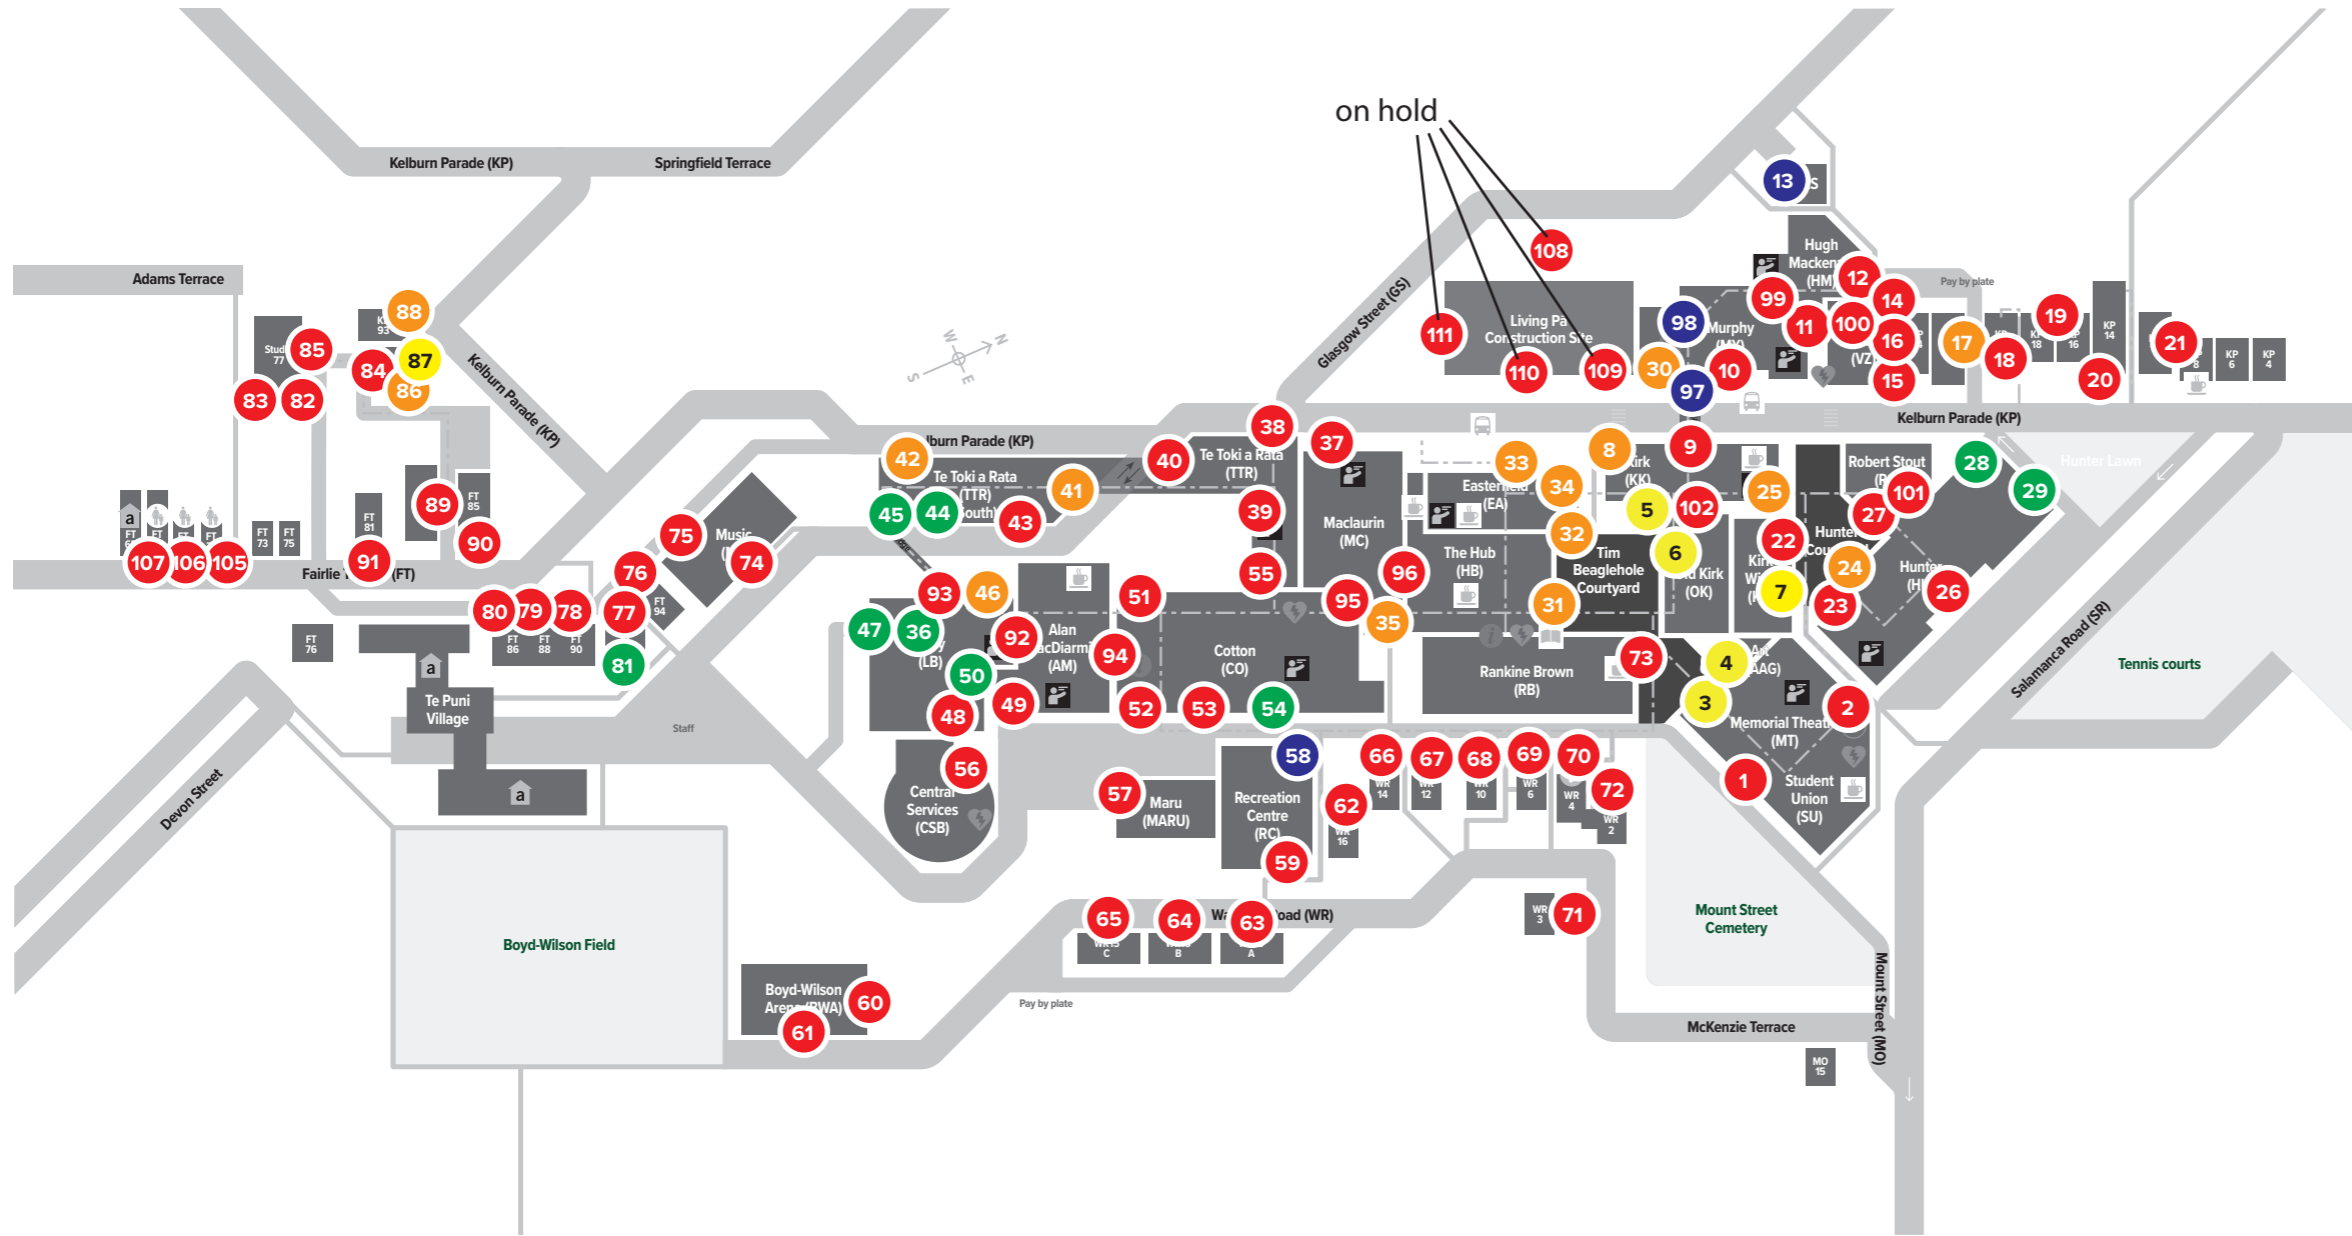

Secure Pass Audit Summary
Kelburn Campus Map

Sign placements will either be by the swipe card access to enter the building or next to a fire door/wall.

In special circumstances where these locations are not visible, they will be situated either side of the door.

- 103 33 Salamnca Road
- 104 2-4 Clermont Terrace

Levels:

- Level 0
- Level 1
- Level 2
- Level 3
- Level 4+

Secure Pass Audit Summary
Kelburn Campus Map - SU_01

QR code by swipe access
Window vinyl

Kelburn Campus Map - SU_02

QR code by swipe access
ACM Panel

Secure Pass Audit Summary
Kelburn Campus Map - SU_03

QR code by swipe access
Window vinyl

Kelburn Campus Map - AAG_04

QR code by swipe access
ACM Panel

Secure Pass Audit Summary
Kelburn Campus Map - KK_05

QR code by internal swipe access
ACM Panel

Kelburn Campus Map - OK_06

QR code by internal swipe access
ACM Panel

Secure Pass Audit Summary
Kelburn Campus Map - OK_07

QR code by internal swipe access
ACM Panel