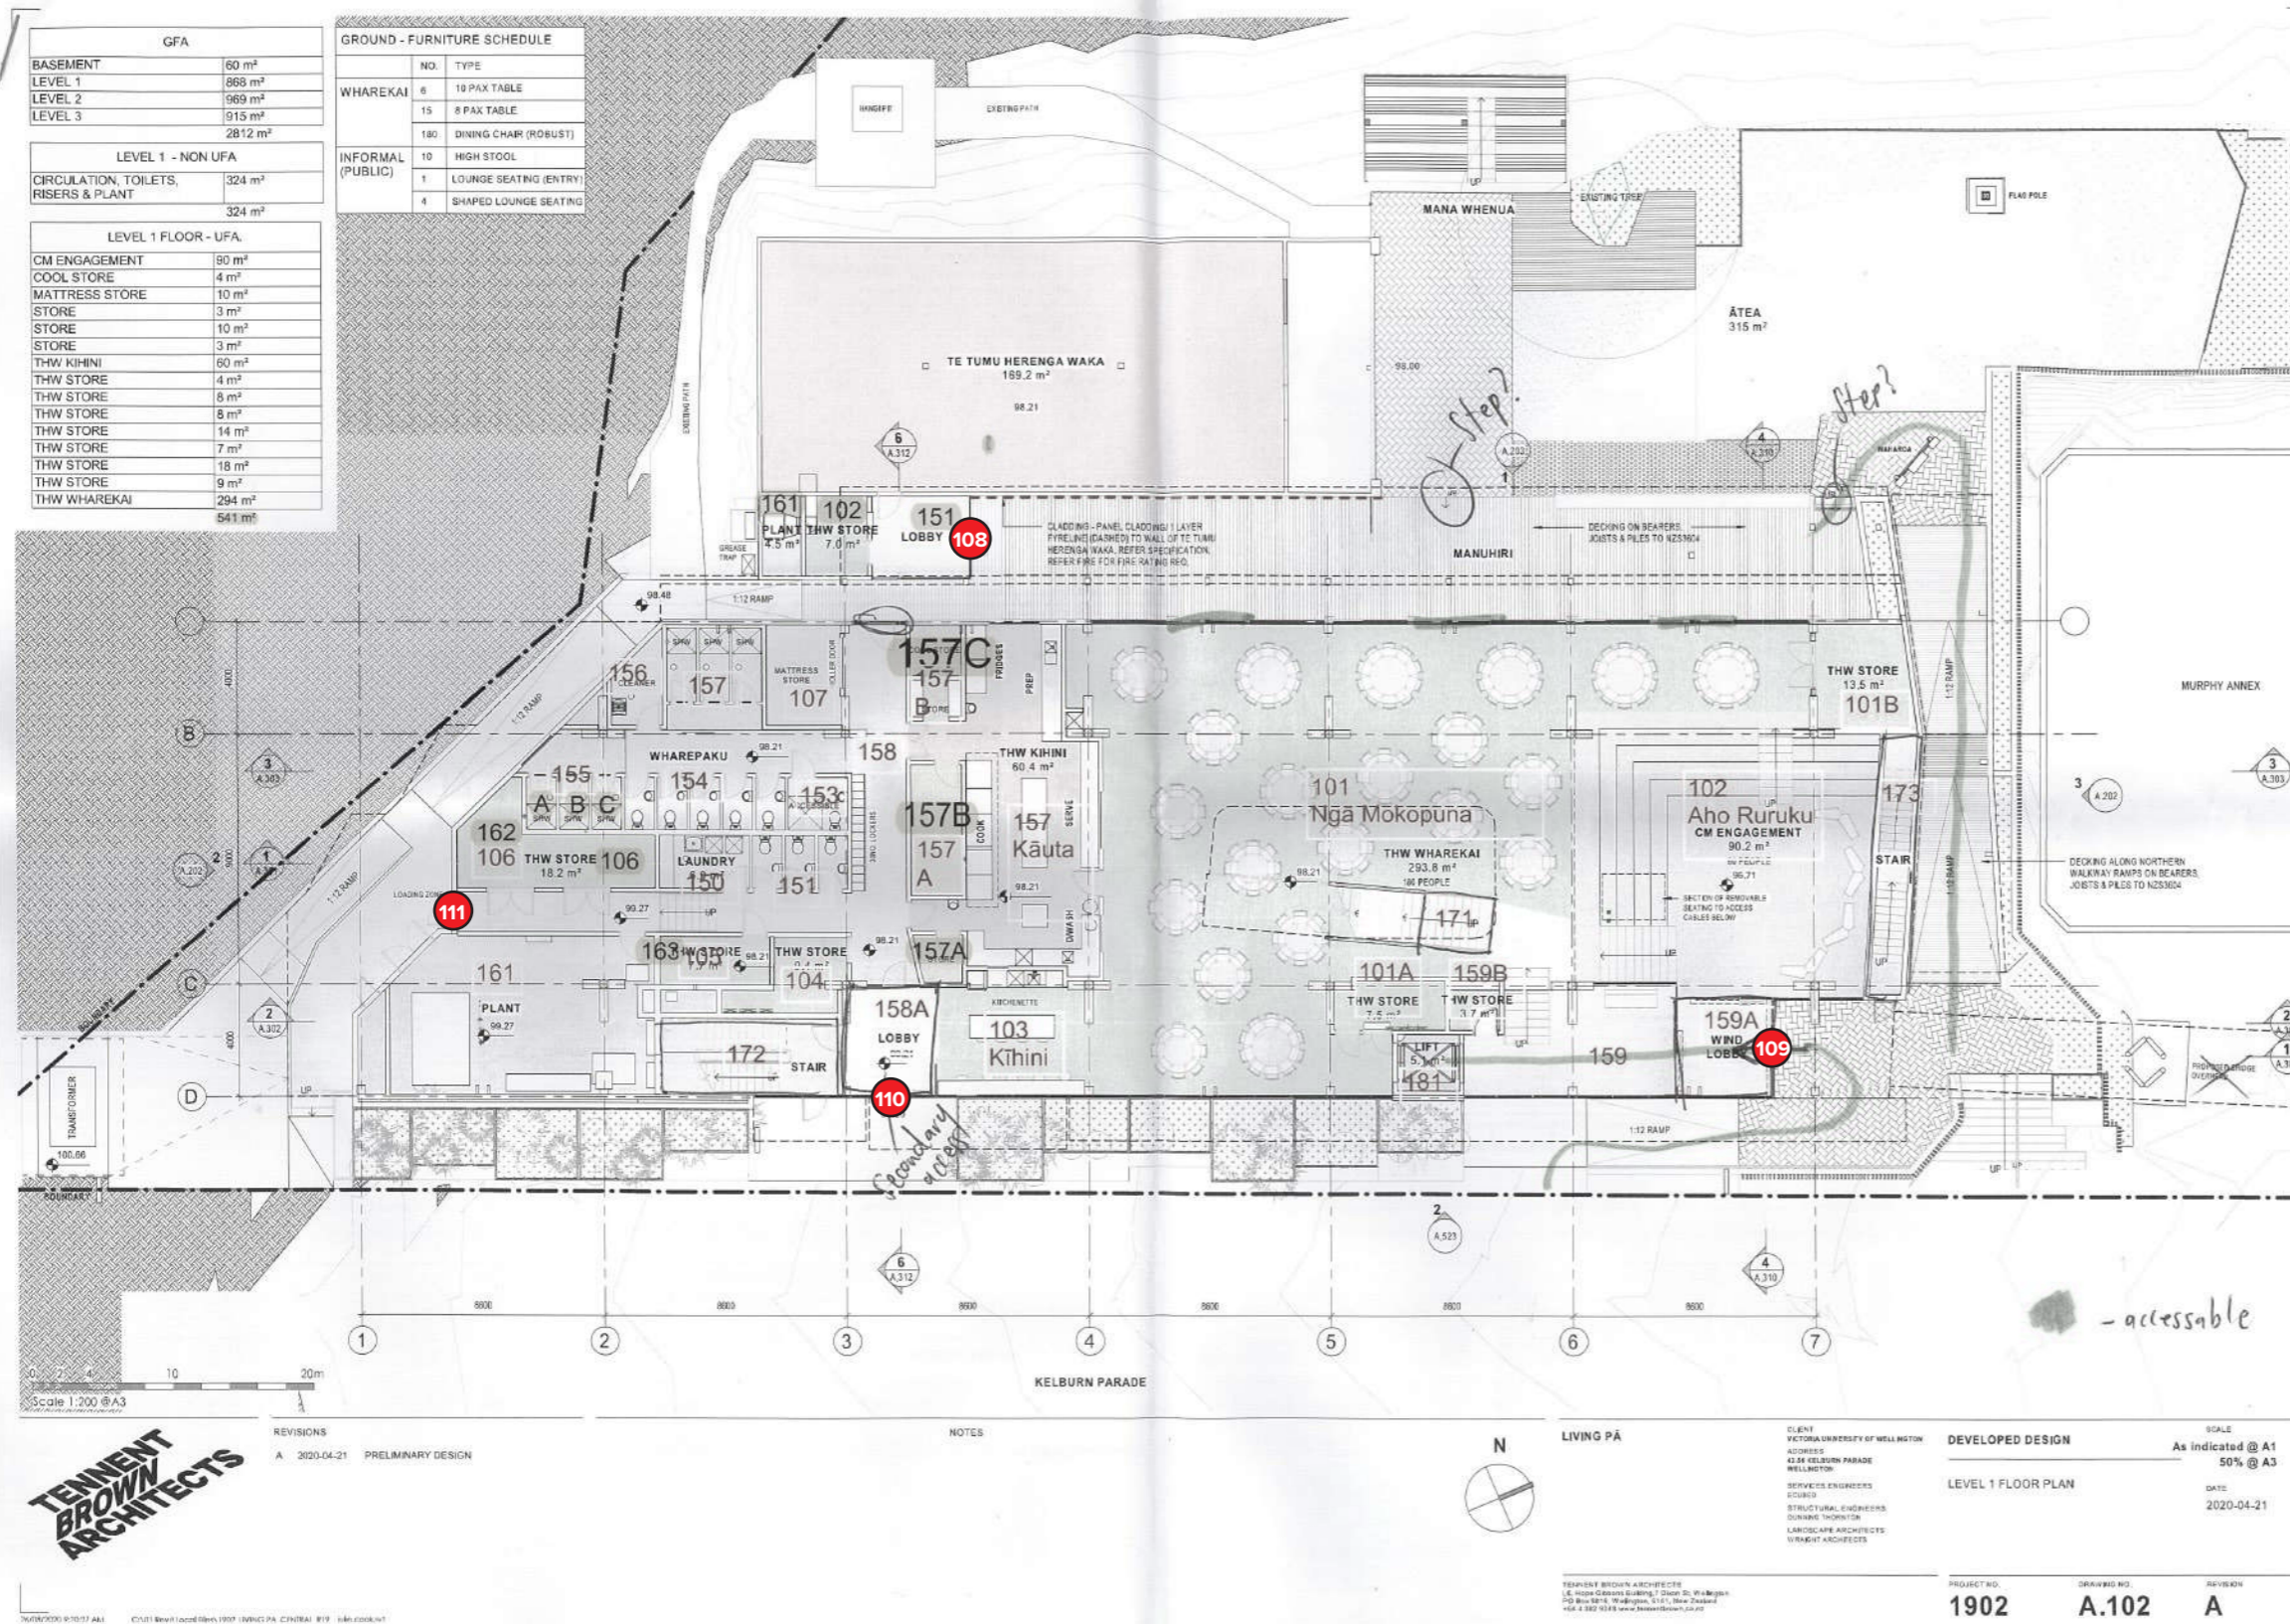

QR code by swipe access x2
ACM Panel

Secure Pass Audit Summary
Kelburn Campus Map - SA33_103

Currently empty

QR code by left side of door
ACM Panel

Secure Pass Audit Summary
Kelburn Campus Map - CT_104

Daycare
QR code by light switch and security system
ACM Panel

Secure Pass Audit Summary
Kelburn Campus Map - FT71_105

Daycare
QR code on left side of door
ACM Panel

Kelburn Campus Map - FT69_106

Daycare
QR code on left side of door
Window vinyl

Secure Pass Audit Summary
Kelburn Campus Map - FT67_107

Daycare
QR code on right side of door
Window vinyl

Secure Pass Audit Summary
 Kelburn Campus Map - LP_108/109/110/111 (on hold)

Under construction
 QR code by swipe access
 ACM Panel