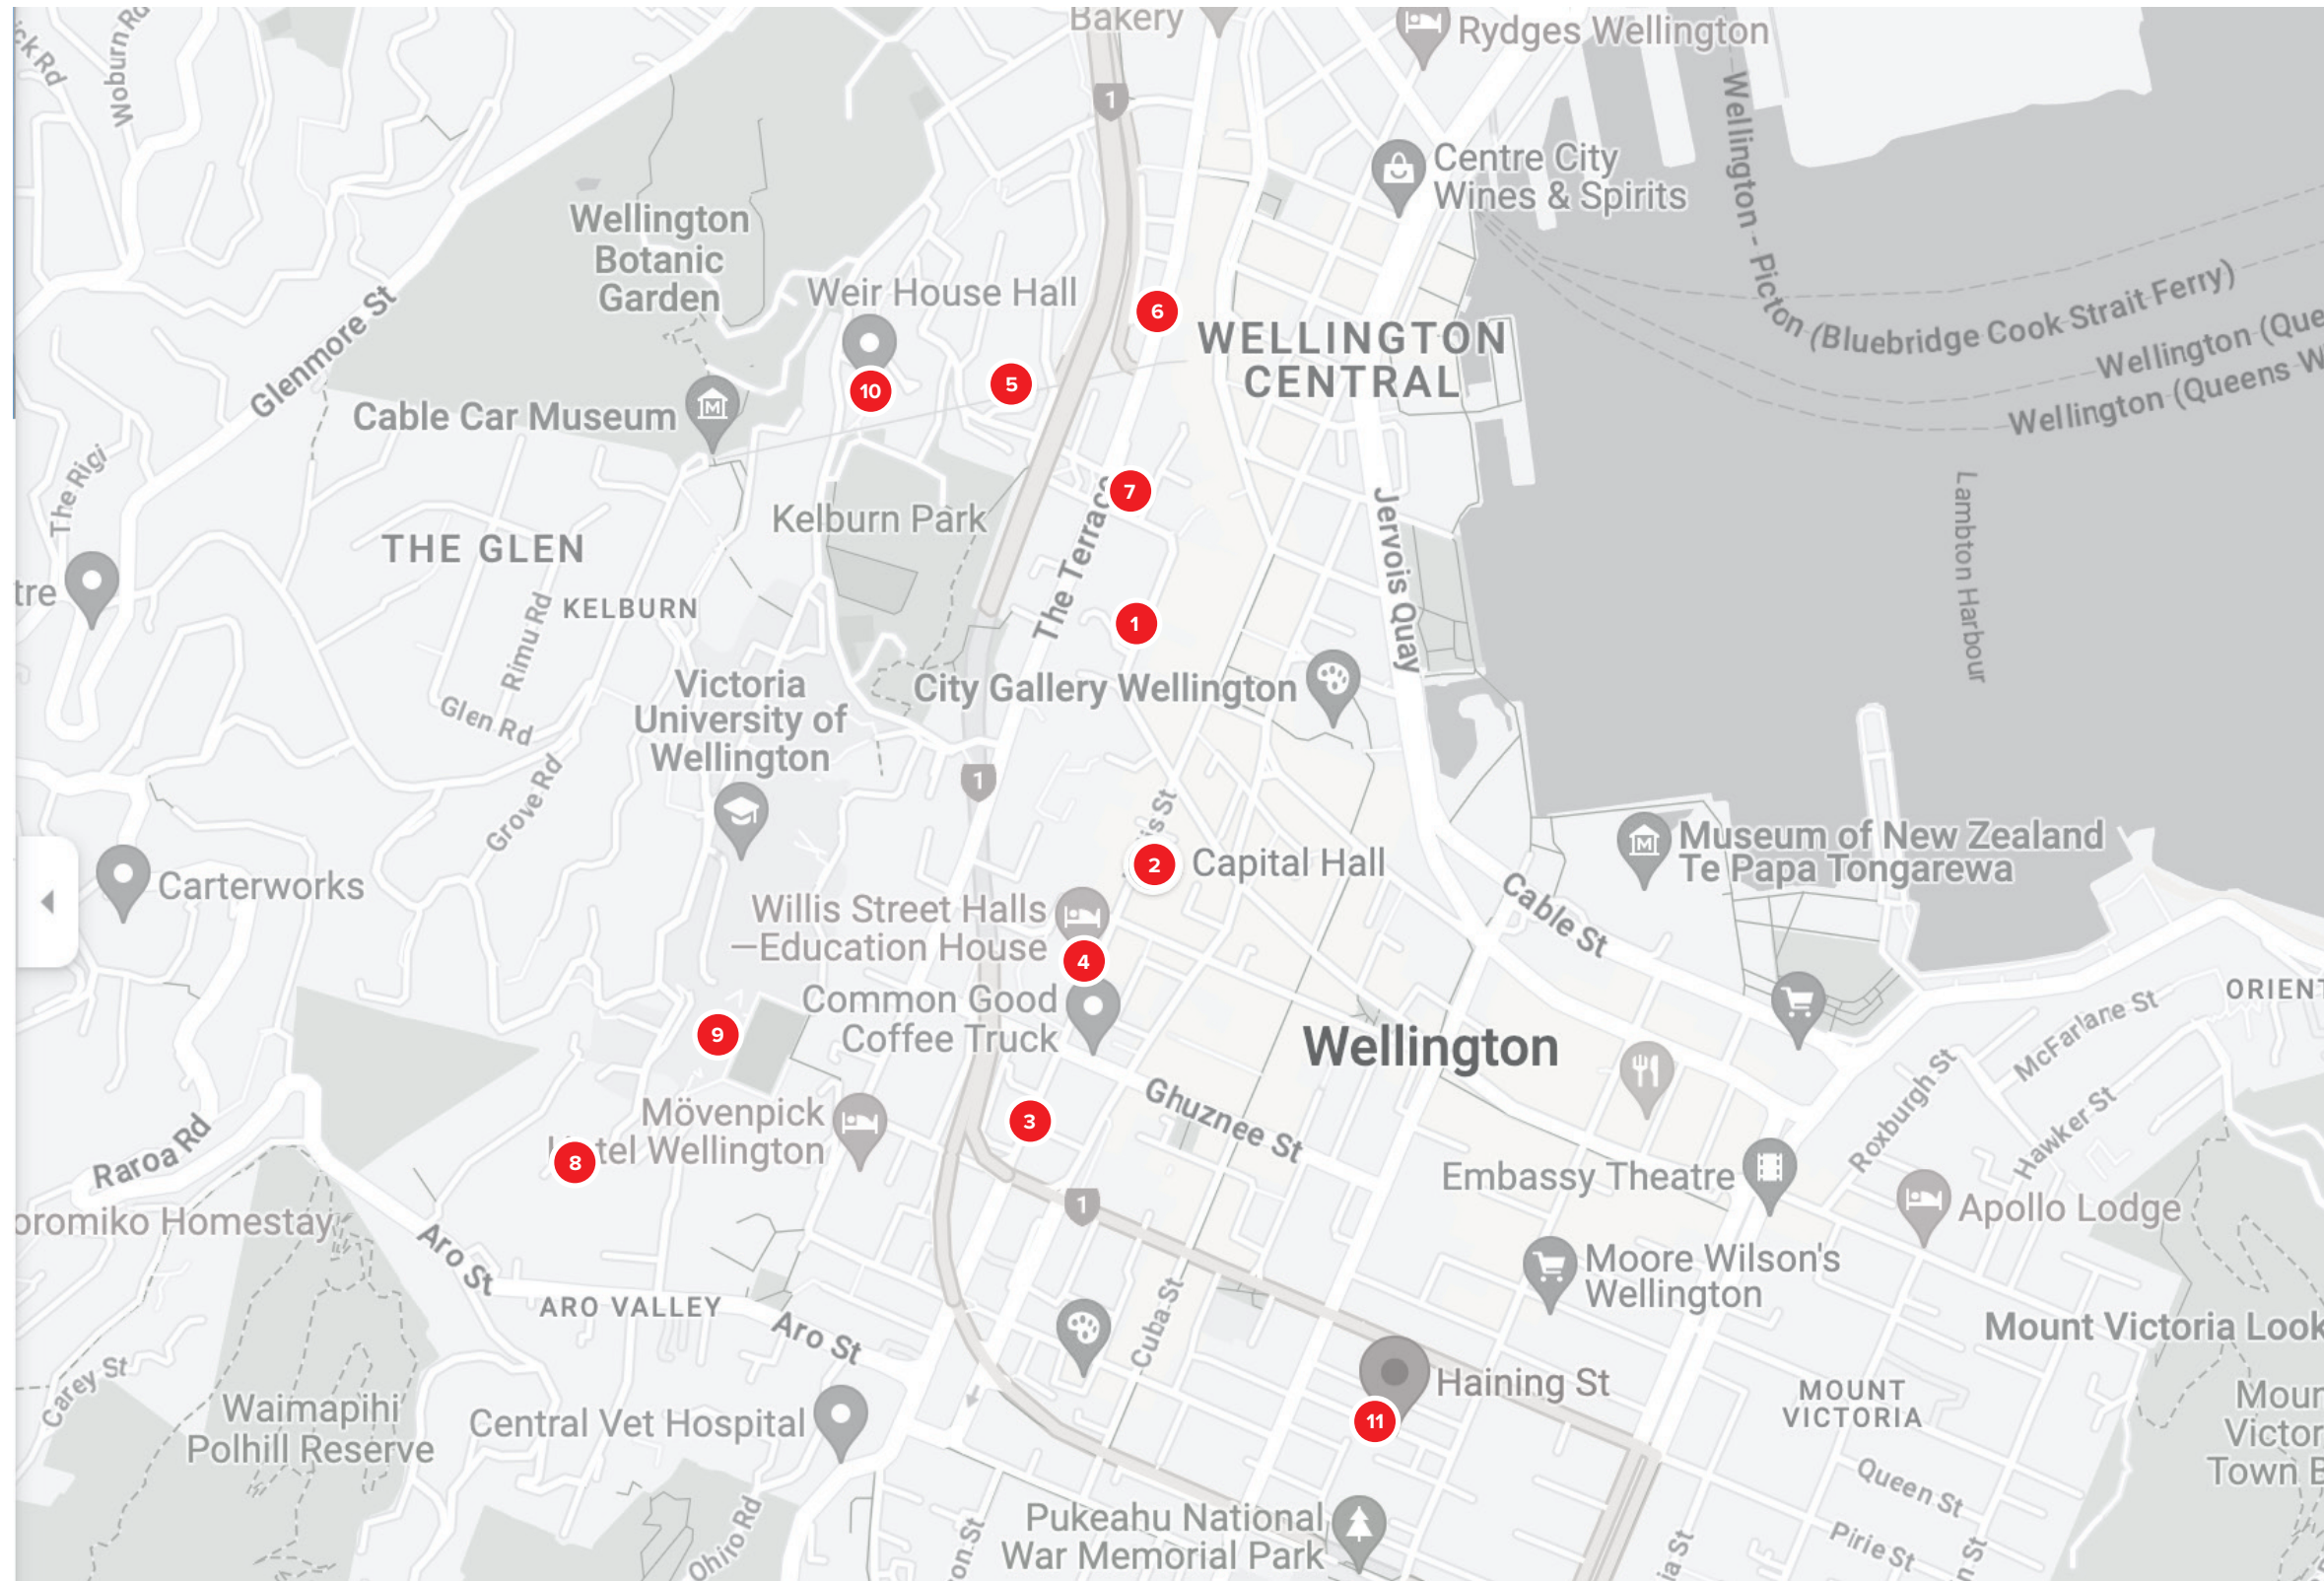

Secure Pass Audit Summary
Halls of Residence Map

1. Boulcott Hall
2. Capital Hall
3. Cumberland Hall
4. Education House
5. Everton Hall
6. Joan Stevens
7. Katharine Jermyn
8. Kelburn Flats
9. Te Puni Village
10. Weir House
11. Haining Street (on hold)

Secure Pass Audit Summary
Boulcott Hall

QR code by reception
ACM Panel

Back entrance

Secure Pass Audit Summary
Capital Hall

QR code by reception
ACM Panel

Secure Pass Audit Summary
Cumberland House

QR code by reception
ACM Panel

Secure Pass Audit Summary
Education House

QR code by reception
ACM Panel

Willis Street

Secure Pass Audit Summary
Everton Hall

QR code by reception
ACM Panel

Secure Pass Audit Summary
Joan Stevens

QR code by reception
ACM Panel

The Terrace

Secure Pass Audit Summary
Katharine Jermyn

QR code by reception
ACM Panel

Secure Pass Audit Summary
Kelburn Flats

QR code next to front door
ACM Panel

Landcross Street

Secure Pass Audit Summary
Te Puni Village