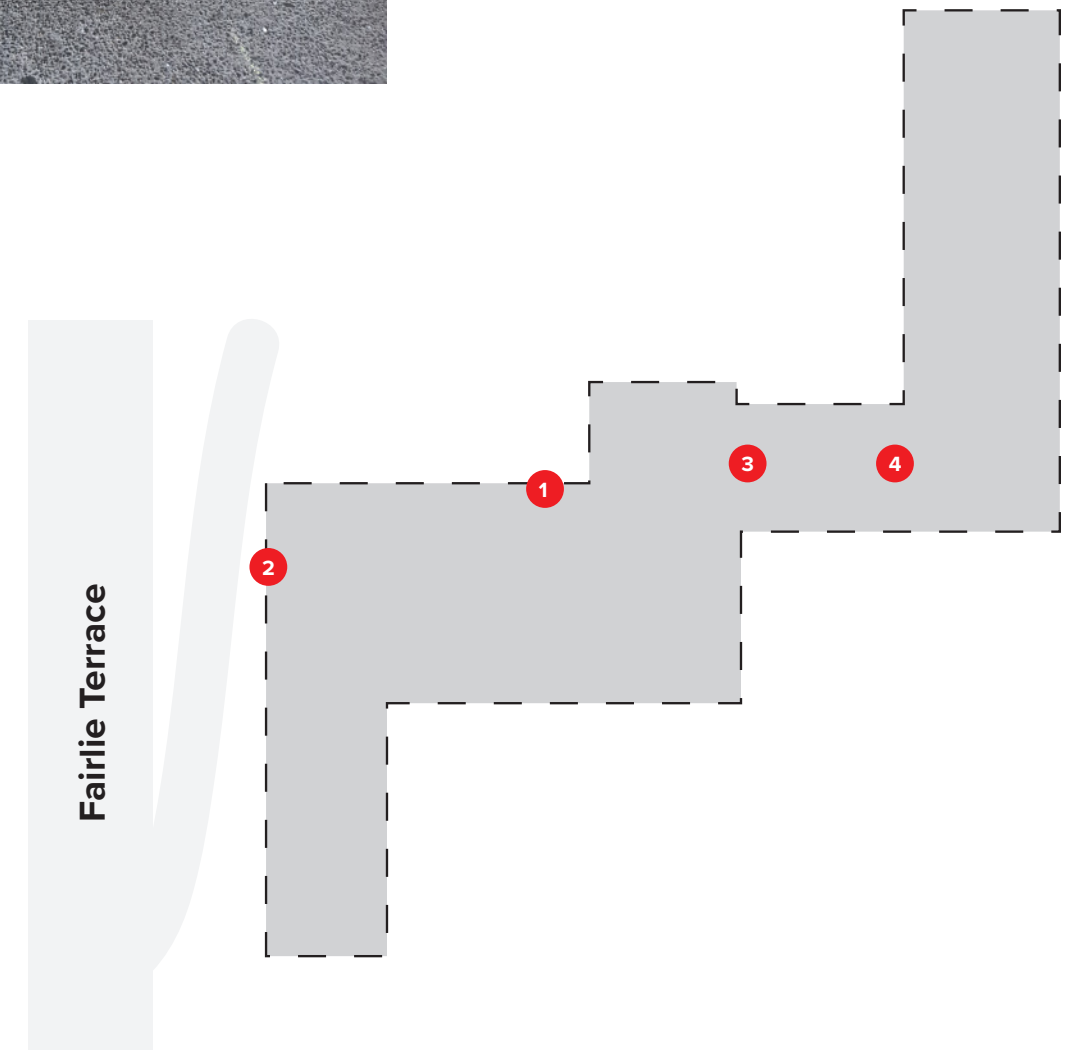

Secure Pass Audit Summary
Halls of Residence Map

1. Boulcott Hall
2. Capital Hall
3. Cumberland Hall
4. Education House
5. Everton Hall
6. Joan Stevens
7. Katharine Jermyn
8. Kelburn Flats
9. Te Puni Village
10. Weir House
11. Haining Street (on hold)

Secure Pass Audit Summary
Boulcott Hall

QR code by reception
ACM Panel

Back entrance

Secure Pass Audit Summary
Capital Hall

QR code by reception
ACM Panel

Secure Pass Audit Summary
Cumberland House

QR code by reception
ACM Panel

The Terrace

Secure Pass Audit Summary
Katharine Jermyn

QR code by reception
ACM Panel

Secure Pass Audit Summary
Kelburn Flats

QR code next to front door
ACM Panel

Landcross Street

Secure Pass Audit Summary
Te Puni Village

QR code by reception
ACM Panel

Secure Pass Audit Summary
Weir House

QR code by reception
ACM Panel

Secure Pass Audit Summary
Haining Hall (on hold)

QR code on right of door
Window vinyl

Haining Street