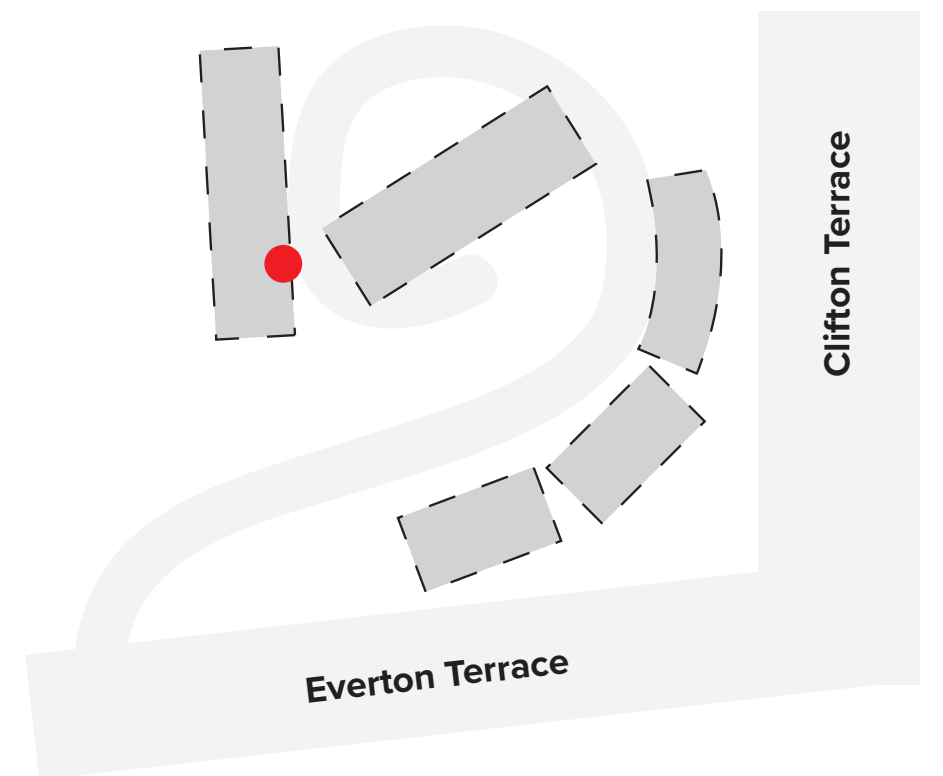

Secure Pass Audit Summary
Everton Hall